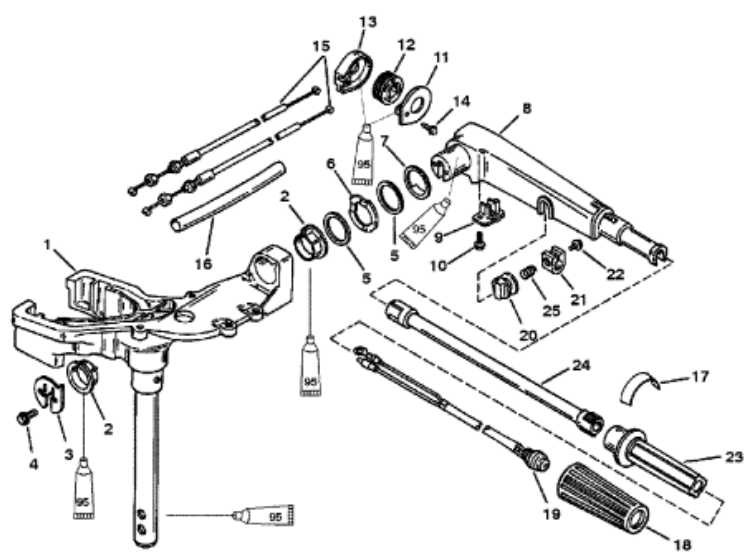

Parts List

95 2-4-C With Teflon (92-825407A12)

Ref	Class	Part	Description	Qty	Comment	Footnote
1		42213A24	SWIVEL HEAD	1	(BLACK)	
1		42213A25	SWIVEL HEAD	1	(GRAY)	
1		42213A26	SWIVEL HEAD	1	(TRACKER GRAPHITE GRAY)	
2	23	823939	BUSHING	2		
3		822147	PLATE-TILLER HANDLE	1	(USE WITH 6MM SCREWS REF	
3		822147 1	PLATE	1	(USE WITH 5MM SCREWS REF	
4	10	40011107	SCREW, (M5 x 16)	2		
4	10	40067 31	SCREW, (M6 x 16)	2		
5	12	822145	WASHER	2		
6	13	826792	WAVE WASHER	1		
7	12	822146	WASHER	1		
8		821468A 8	ARM-STEERING HANDLE	1	(BLACK)	
8		821468A 9	ARM-STEERING HANDLE	1	(GRAY)	
9		822441	RETAINER	1		
10	10	40011107	SCREW, (M5 x 16)	1		
11		822148A 3	COVER KIT	1	(HANDLE SHIFT)	
11		822148A 2	COVER KIT	1	(SIDE SHIFT)	
12		822150	PULLEY	1		
13		NSS	NOT SOLD SEPARATE, Pulley C	1		7
14	10	812832	SCREW, (#10-16 x .500)	1		
15		43242 9	THROTTLE CABLE	2	(HANDLE SHIFT)	
15		43242 6	THROTTLE CABLE	2	(SIDE SHIFT)	
16	85	96009 10	SLEEVE	1	(HANDLE SHIFT)	
16	85	96009 9	SLEEVE, (12.00 Inches)	1	(SIDE SHIFT)	
17	37	824200 2	DECAL	1	(HANDLE SHIFT)	
17	37	824200 1	DECAL	1	(SIDE SHIFT)	
18		99589	GRIP	1		
19	87	823609A 1	STOP SWITCH	1		
20		821972	KNOB, Throttle	1		
21		821971	LOCK, Throttle	1		
22	10	40003 30	SCREW, (M6 x 25)	1		
23		822429	THROTTLE HANDLE	1	(HANDLE SHIFT)	
23		821465	THROTTLE HANDLE	1	(SIDE SHIFT)	
24		821463A 1	TILLER TUBE	1		
25	24	96203	SPRING	1		